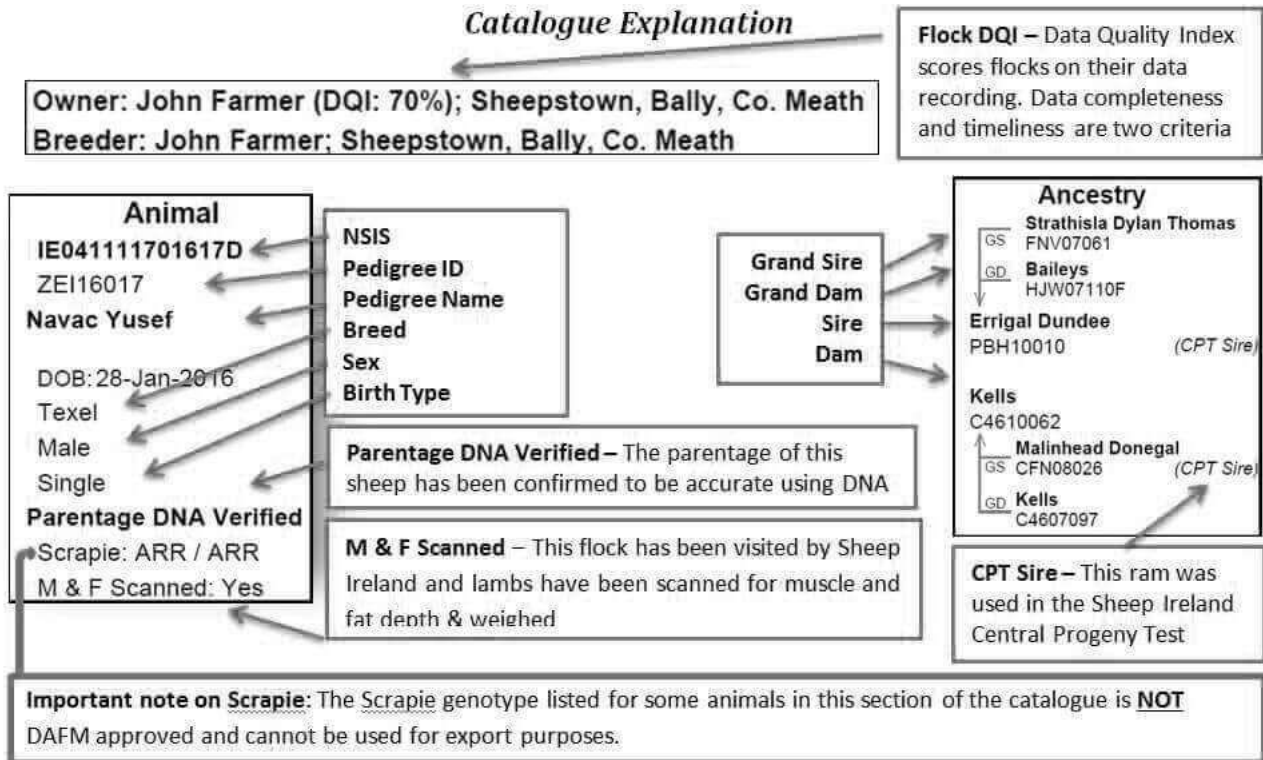

VENDORS

Lot

Vendor

1, 2

Hannah Kate And Thomas Finn - Curraghbowen, Mitchelstown, Co. Cork

3, 4, 5, 6, 7, 8, 9, 10, 11

Richard And John Lalor - Rathkenty, Lisronagh, Clonmel, Co. Tipperary

Important: The Pedigree Information printed in this catalogue is as supplied by or on behalf of the breeder. The responsibility for the accuracy of the information therefore rests solely with the breeder and not Sheep Ireland.

EuroStars – How to interpret them

- Each star represents where the animal ranks on each index in 20% bounds
- **One star** represents the **bottom 20%** of the breed for that trait
- **Five star** represents the **top 20%** of the breed for that trait
- The higher the stars, the higher the predicted profitability of that animal

Animals that only have the outline of a star represent animals that have within flock evaluations, this means the star rating of these animals can not be compared to any other animals from a different flock.

Rank

- This figure indicates more precisely where the animals rank within the breed. eg. Top 11% (see example below)
- This is displayed with the black pointer, the further to the right these are on the scale, the better its position with the breed.