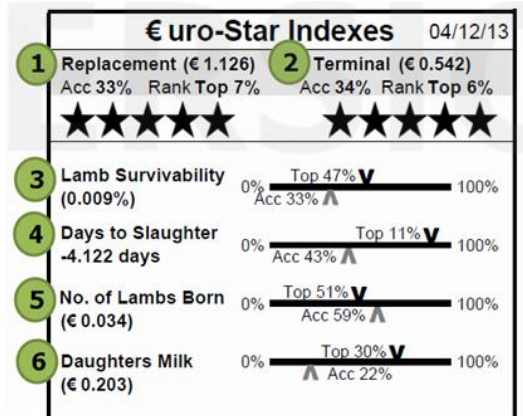

1. **1) Replacement (€1.126)** – If a farmer desires a ram to breed both lambs both for slaughter and replacement ewe lambs then they should select a ram based on this index. The bulk of this index is a combination of Lamb Survivability, Days to Slaughter, No. of lambs born & Daughters milk. The € value beside the index represents the difference in profit that each lamb sired from this ram will have.
2. **2) Terminal (€0.542)** – If a farmer desires a ram to breed only lambs for slaughter then they should select a ram based on this index. The bulk of this index is a combination of Lamb Survivability and Days to Slaughter. The € value beside the index represents the difference in profit that each lamb sired from this ram will have.
3. **3) Lamb Survivability** – This ranks animals based on lambing ease and lamb survival rate. Every positive % point on this index is an extra lamb surviving to 40 days and vice versa.
4. **4) Days to Slaughter** – This ranks animals on their genetic ability to grow. The index associated with this trait represents the difference in the predicted number of days required for the progeny of this ram to reach the desired slaughtered weight compared with other animals of the same breed.
5. **5) No. of Lambs Born** – This ranks animals based on the predicted prolificacy of the females from this animal compared with other animals of the same breed.
6. **6) Daughters Milk** – This ranks animals based on the predicted milking performance of their daughters compared with other animals of the same breed.

RamSearch.ie

The Sheep Ireland Online Ram search is also available at ramsearch.ie, you can use this tool to get the most up to date evaluations for a ram, to **search for rams by county, breed and current evaluation ratings**.

Contact Us

Find out more about EuroStar rams, LambPlus or the Online Ram search you can visit www.sheep.ie, E-mail query@sheep.ie, or Call us on **023 882 0451**